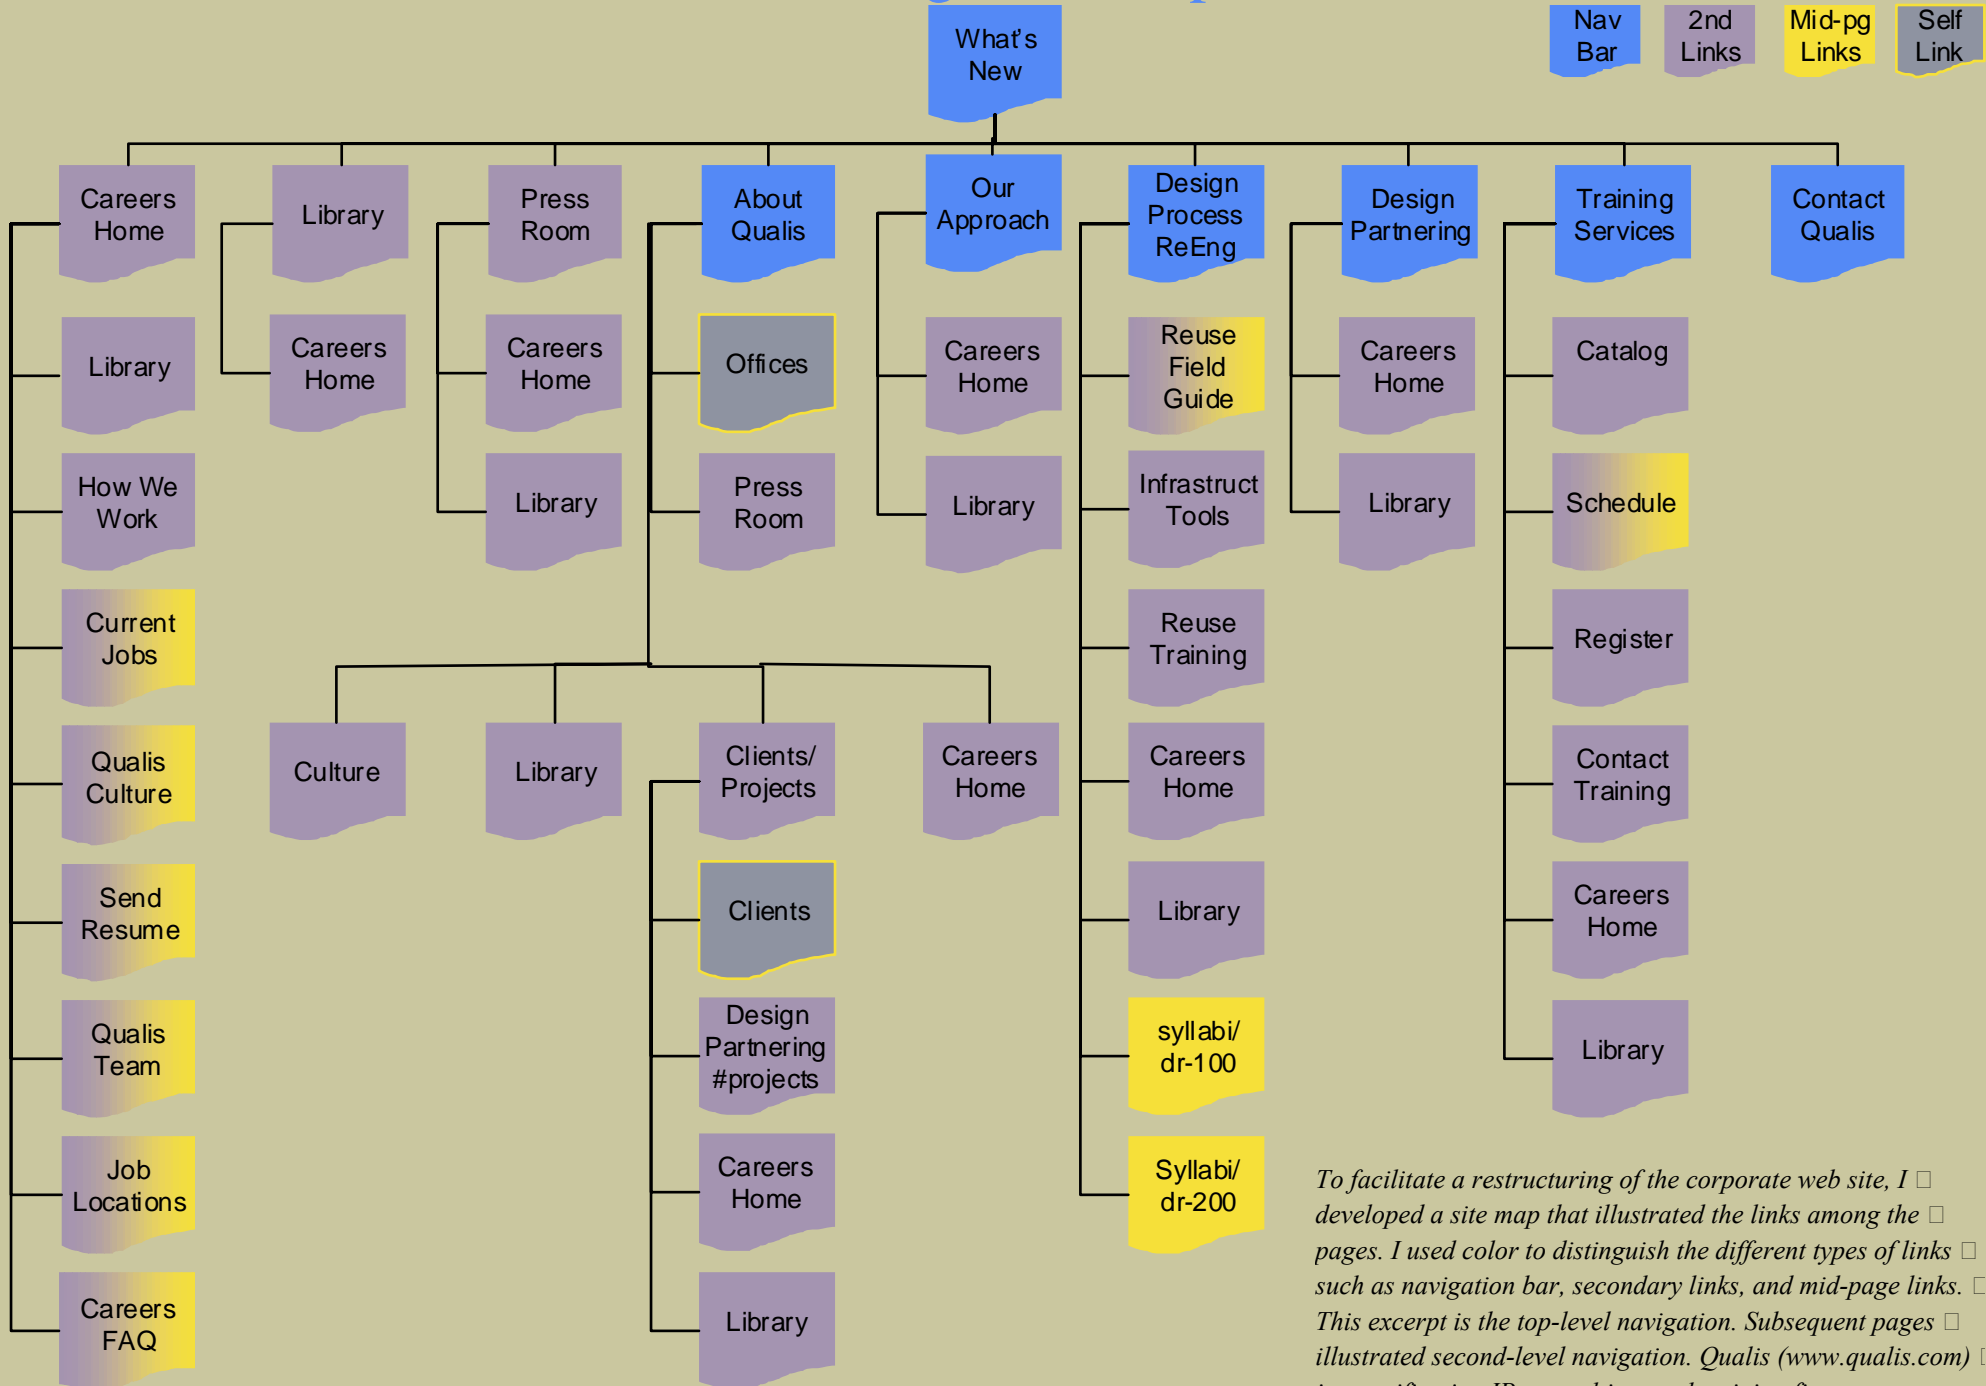

Current Navigation: Top Level

To facilitate a restructuring of the corporate web site, I developed a site map that illustrated the links among the pages. I used color to distinguish the different types of links such as navigation bar, secondary links, and mid-page links. This excerpt is the top-level navigation. Subsequent pages illustrated second-level navigation. Qualis (www.qualis.com) is a verification IP, consulting, and training firm.